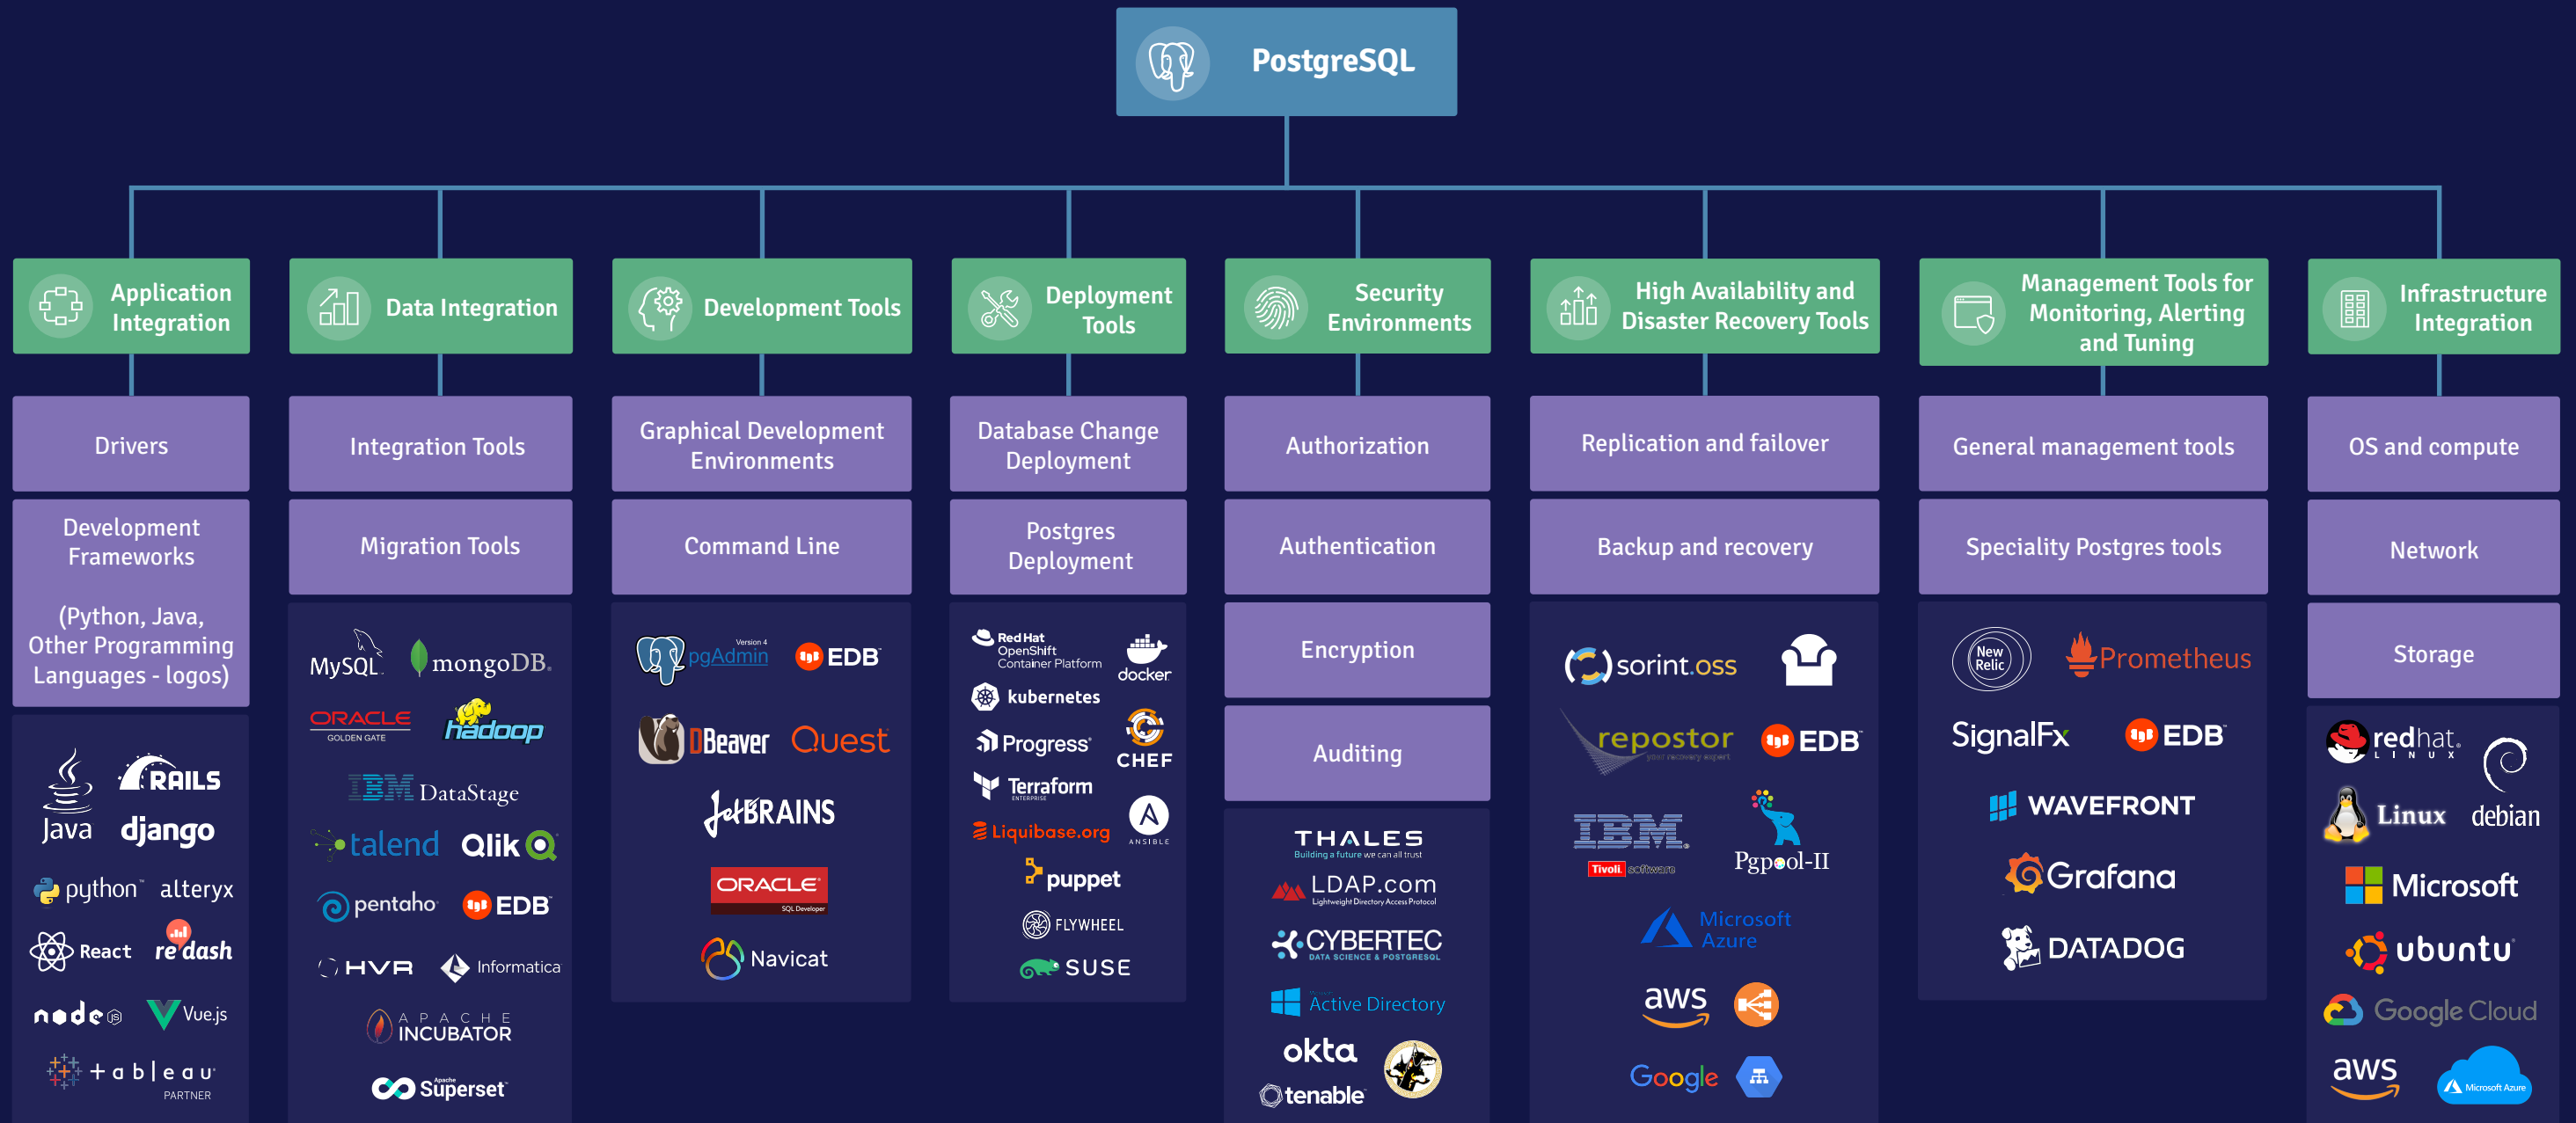

PostgreSQL Integration Tree

See how PostgreSQL integrates with the various elements in your tech stack.

To learn more, download our white paper: [The Expert's Guide to Integrating PostgreSQL](#)

If you'd like your logo added to the PostgreSQL Integration Tree, email brand@enterprisedb.com to showcase how your software integrates!

Disclaimer: Products on this infographic are not certified with EDB Postgres Advanced or EDB proprietary software unless noted elsewhere on the EDB website.